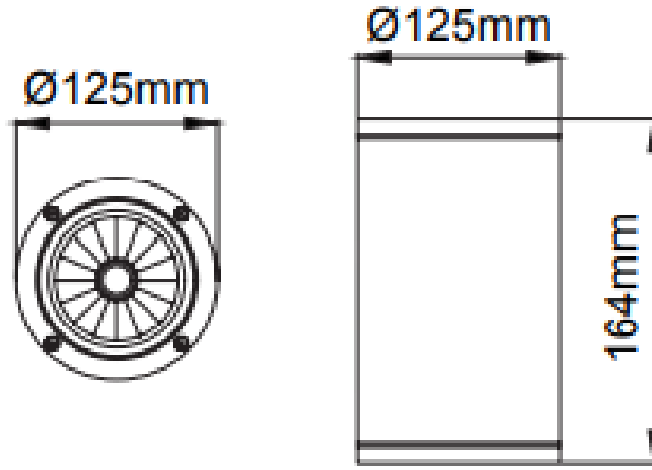

## **Description:**

- Corrosion resistant die cast aluminium alloy.
- Installation with special base on ceiling
- Mains voltage: 220-240V / 50-60Hz.
- 20,36 ,50 beam angles available.
- Convenient to be used with COB led
- Thermal shock resistant safety glass.
- Watherproof and durable silicone rubber gasket.
- Ultraviolet stabilized polyester powder coat finish in white, black, dark gray and light gray finish.
- Double layer polyester powder paint resistant to corrosion and salt spray fog.
- All external screws are stainless steel.
- Up to 139lm/W efficiency.

### Technical Informations:

Model	Power	CRI	Kelvin	Lumen
Wagga Midi S	28w	CRI 80	2700K	3668
			3000K	3744
			3500K	3820
			4000K	3898
			5000K	4015