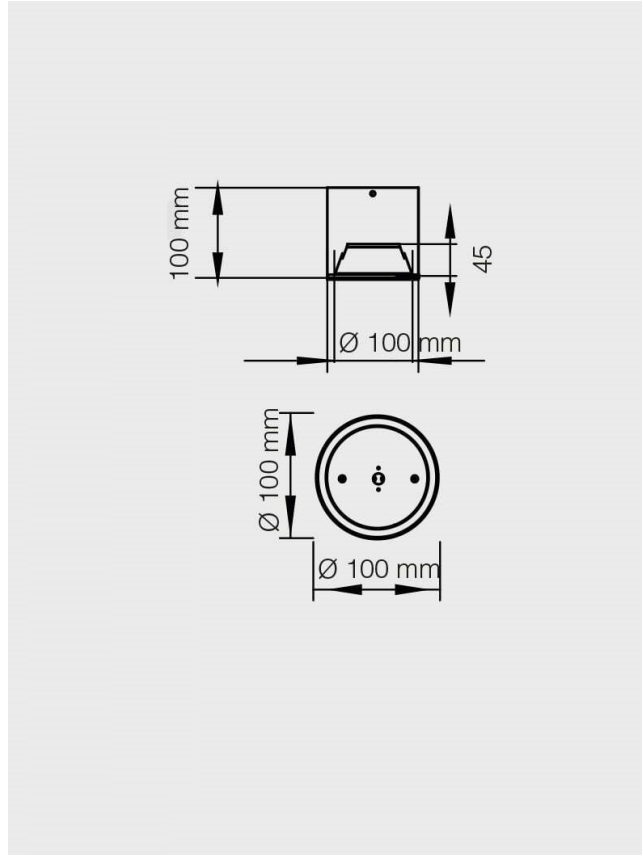

## BERCY SG 4.1

SKU: NZ-0004

## **Description:**

- Aluminium body.
- Mains voltage: 220-240V / 50-60Hz.
- Basic colours: White, Black, Gray and special color options.
- 35 beam angle
- Lampholder GU10

## Technical Informations:

Model	Power	CRI	Kelvin	Lumen
Bercy SG 4.1	5w	CRI 80	3000K	450
			4000K	480