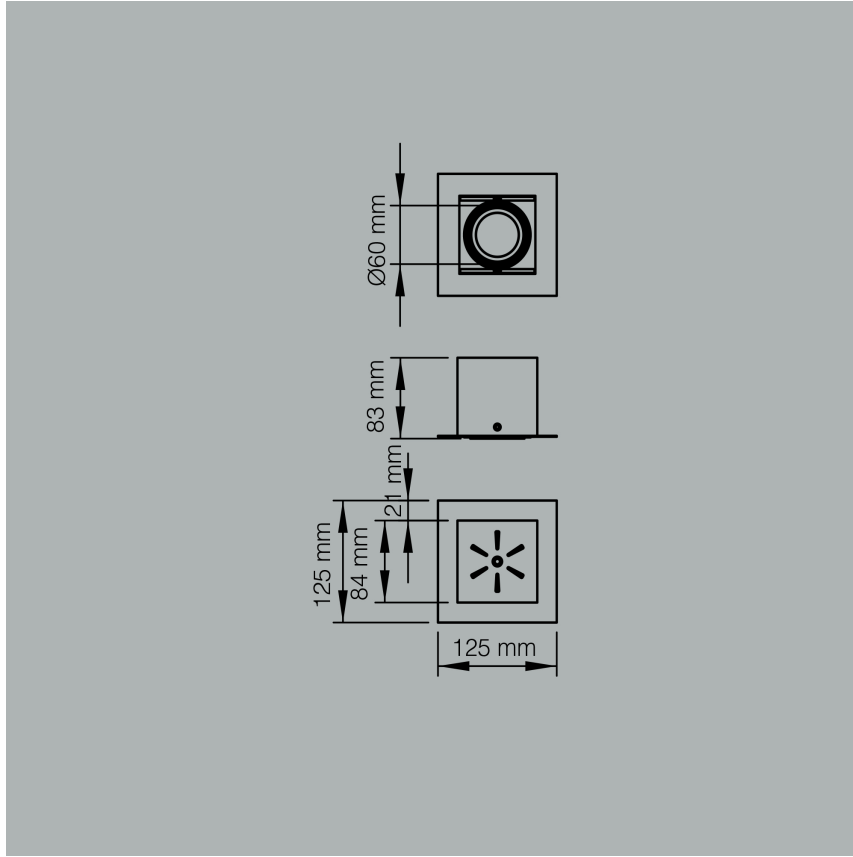

### Technical Informations:

Model	Power	CRI	Kelvin	Lumen
LOTUS	5w	CRI 80	3000K	450
			4000K	480