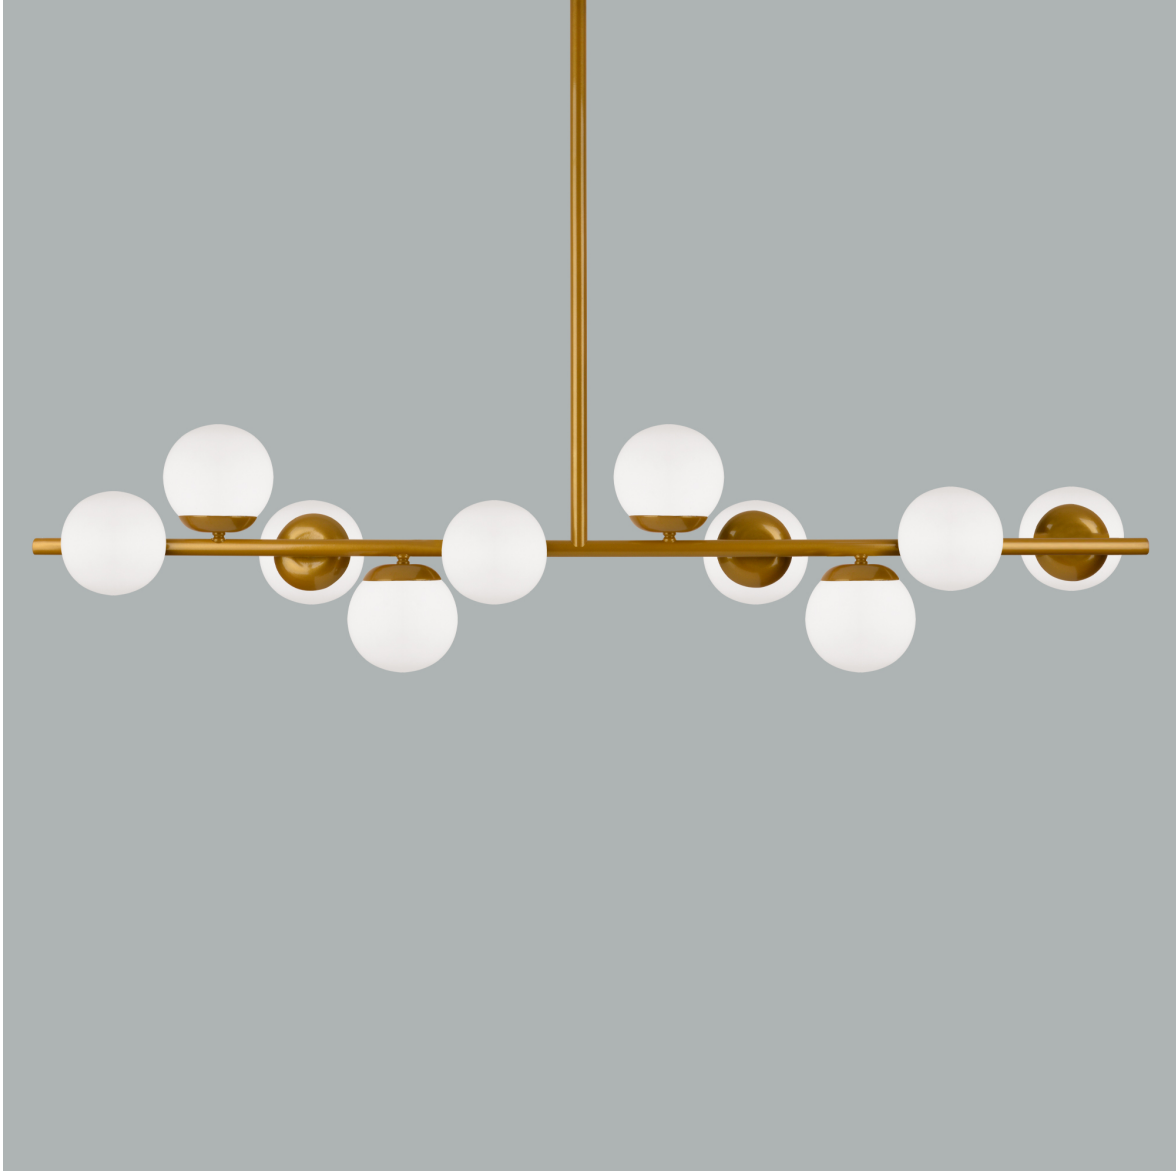

ZIA 10 Pearl ball Pendant light

SKU: NZ-0016

Description:

Metal Body
Electrostatic Paint and Coated finishing options
Main Voltage 220-240V 50-60 Hz
E27 Lampholder

Technical Informations: