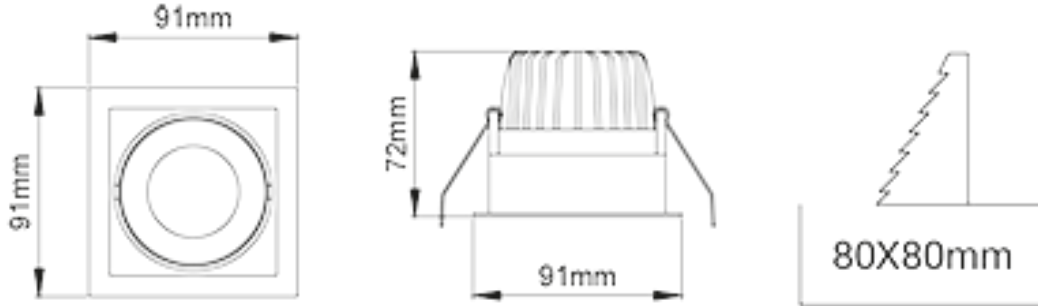

20, 35, 50, 70, 20x60 Oval beam angle options

Standart CRI>80, high CRI>90 and super high CRI>98 LED options available.

Technical Informations:

Model	Power	CRI	Kelvin	Lumen
URSA R	15w	CRI 80	2700K	1651
			3000K	1702
			3500K	1762
			4000K	1821
			5000K	1948