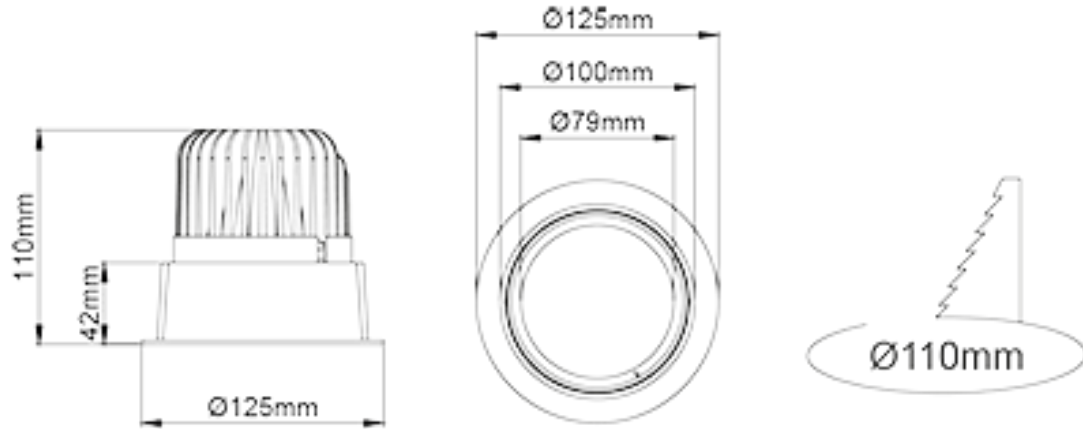

20, 30, 40, 60 beam angle options

Standart CRI>80, high CRI>90 and super high CRI>98 LED options available.

Technical Informations:

Model	Power	CRI	Kelvin	Lumen
YASS MAXI	28w	CRI 80	2700K	3565
			3000K	3710
			3500K	3840
			4000K	3975
			5000K	4253